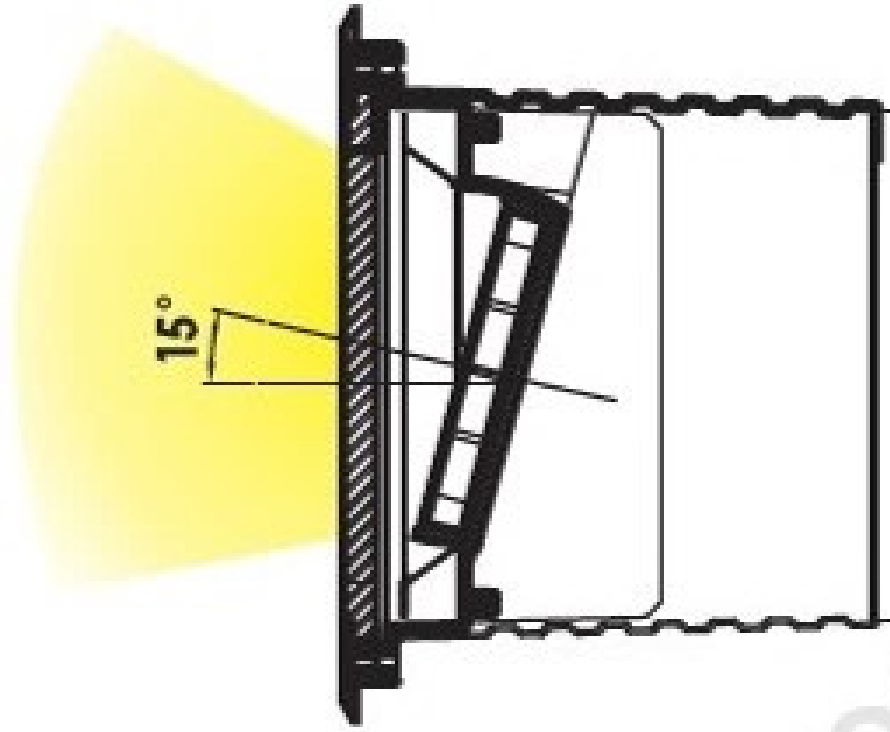

Specification

Product Code	2110CC-7	2110CC-6
LED Brand	CREE	CREE
LED Quantity	7pcs	6pcs
Rated Power	16W	14W
Input Voltage	AC100-240V	DC24V/AC100-240V
Frequency Range	50/60Hz	50/60Hz
Color	Single	RGB
Beam Angle	5° 8° 12.5° 20° 30° 45° 60° 15X30° 10X60°	
Control Mode	CC	DMX512
Life	50000H	50000H
Protection Grade	IP67	IP67
Ambient Temperature	- 25°C ~ 50°C	- 25°C ~ 50°C
Ambient Humidity	10% ~ 90%	10% ~ 90%

Inground Light Series

2110C

www.arcprojectors.com

2110S