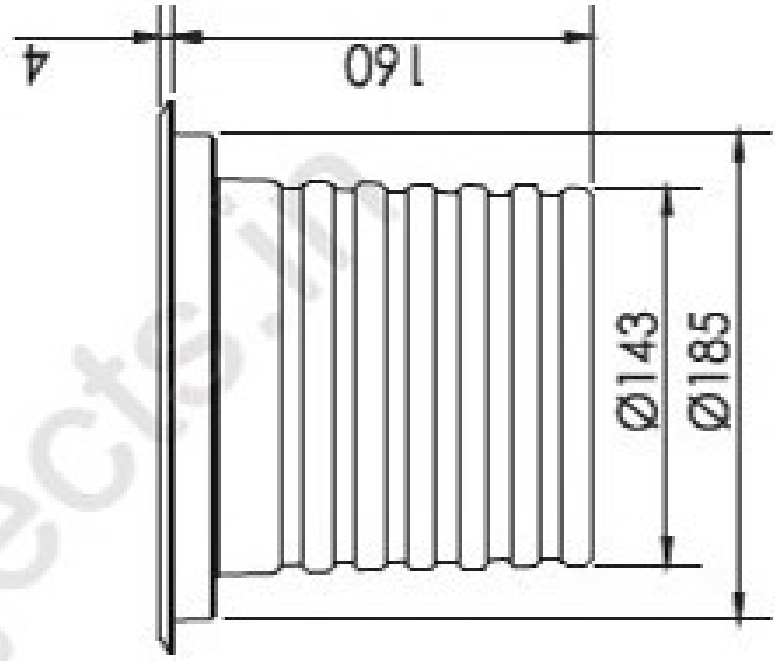

Specification

Product Code	2110CC-7	2110CC-6
LED Brand	CREE	CREE
LED Quantity	7pcs	6pcs
Rated Power	16W	14W
Input Voltage	AC100-240V	DC24V/AC100-240V
Frequency Range	50/60Hz	50/60Hz
Color	Single	RGB
Beam Angle	5° 8° 12.5° 20° 30° 45° 60° 15X30° 10X60°	
Control Mode	CC	DMX512
Life	50000H	50000H
Protection Grade	IP67	IP67
Ambient Temperature	- 25°C ~ 50°C	- 25°C ~ 50°C
Ambient Humidity	10% ~ 90%	10% ~ 90%

Inground Light Series

2110C

www.arcprojectors.com

2110S